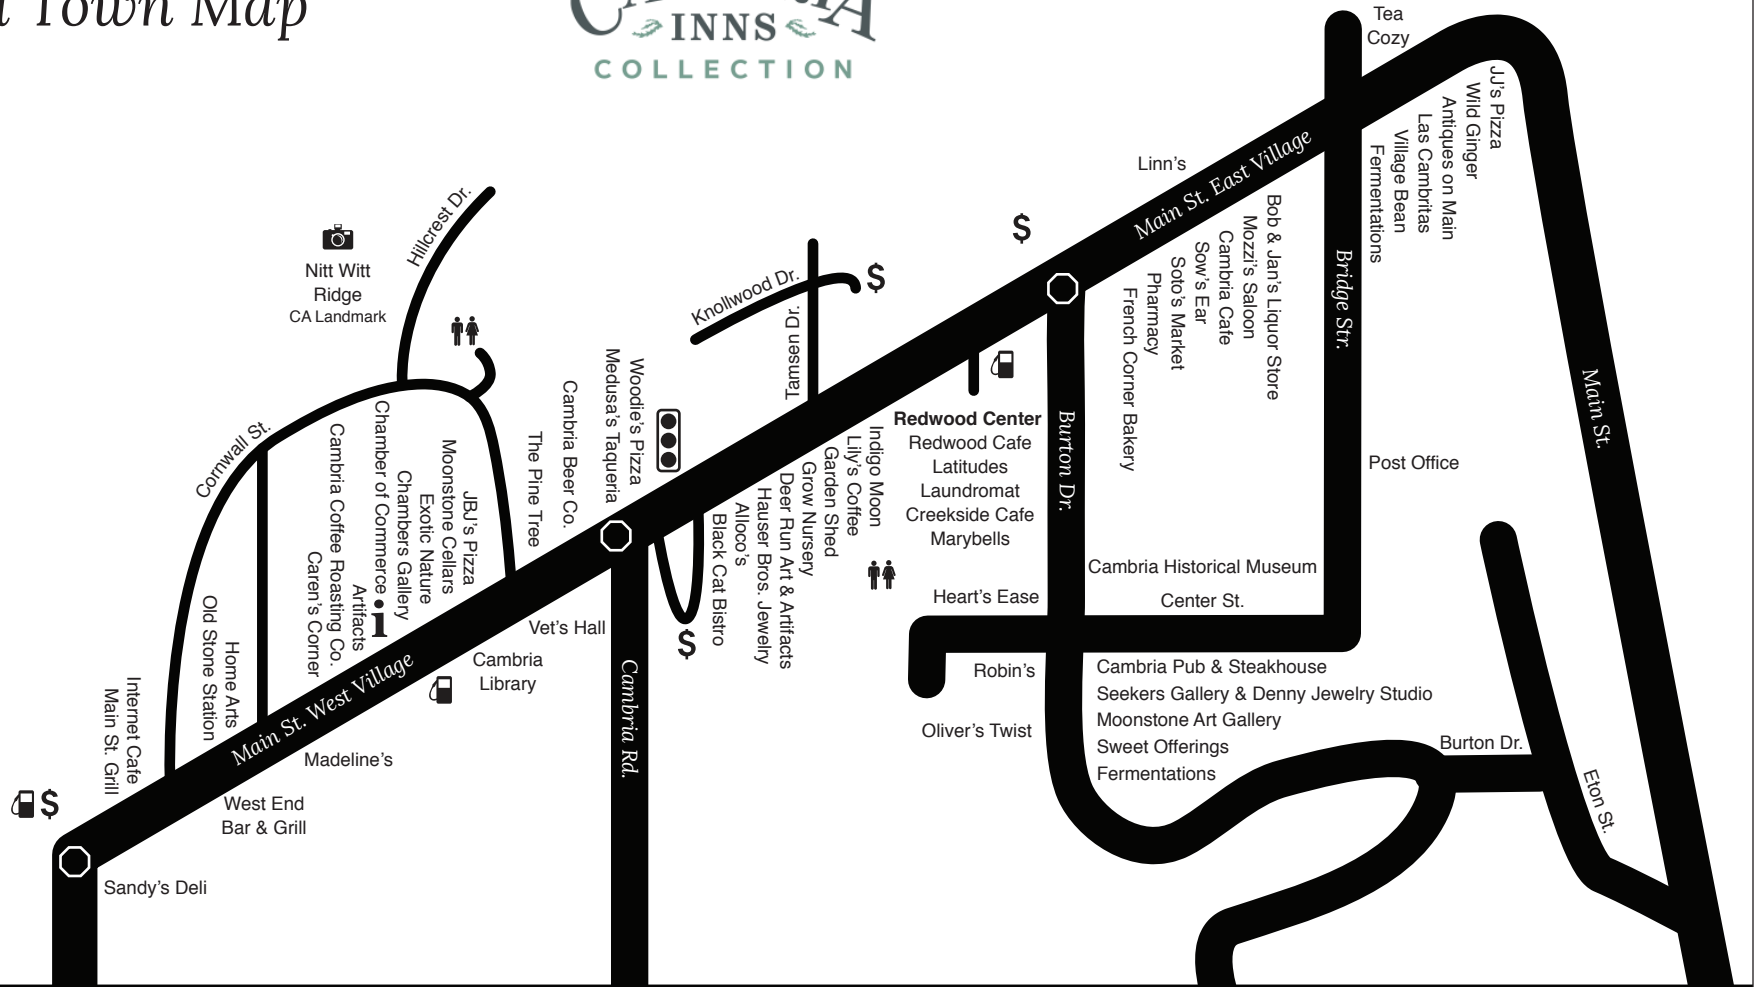

# Cambria Town Map

-  Traffic Light
-  Stop Sign
-  Information
-  Gas Station
-  Point of Interest
-  Bank or ATM
-  Restroom

Highway 1

TO CAMBRIA INNS

Moonstone Bar & Grill    Sea Chest

Moonstone Beach Dr.

San Simeon Cove  
Hearst Castle  
Elephant Seals  
15 minutes away

Fiscalini Ranch  
West Trail

Shamel Park/ Tide Pools

  
BLUE DOLPHIN INN

 Sand Pebbles Inn

 Castle Inn  
C A M B R I A

 Moonstone Cottages